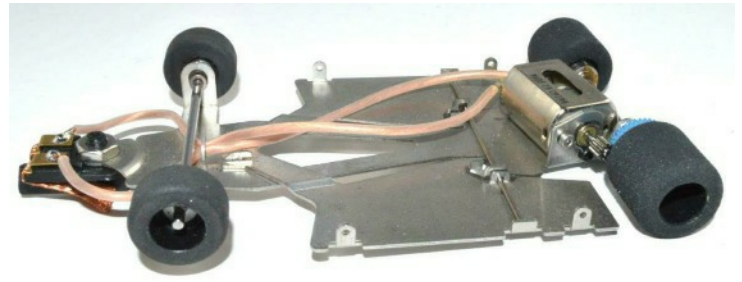

## Stunning New Open Wheel Cars for 2014

A Great range of 1/24<sup>th</sup> Scale Open Wheel Cars featuring the JK251172 Stainless Steel chassis, 64 pitch gears, 3/32" axles, Hawk 7 motor, natural rubber tires and pre-painted, decalced 10 thou body.

JK208172W \$72.95

JK2081722 \$93.95 Replacement body JK61132 \$27.50

JK251272 \$14.95

JK251172 \$24.95

JK2081723 \$99.95  
Replacement body JK61133 \$27.50

JK2081728 \$99.95  
Replacement body JK61138 \$27.50