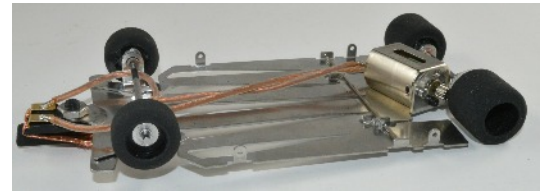

## 4 1/2" Ready To Run Cars

4 1/2" Rolling Chassis with  
3/32 Axles, 64 pitch gears  
& Hawk 7 motor  
# JK209871W \$76.95

Mercury Cyclone

4 1/2" ready to run with painted  
body # JK20987101 \$110.95  
Replacement body #JK7352CP1  
Decal Set #JK7352ST1

Mercury Cyclone

4 1/2" ready to run with painted  
body # JK20987102 \$110.95  
Replacement body #JK7352CP2  
Decal Set #JK7352ST2

Mercury Cyclone

4 1/2" ready to run with painted  
body # JK20987103 \$110.95  
Replacement body #JK7352CP3  
Decal Set #JK7352ST3