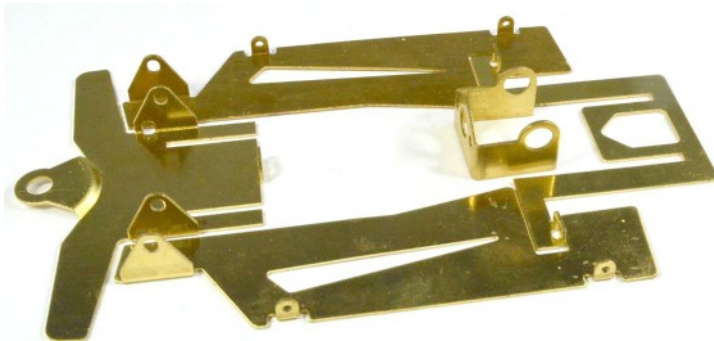

1/24th Scale Retro Chassis & Parts

from JK Products

JKD3F101 F1/INDY CHASSIS KIT \$33.95

JKD3F111 F1/INDY KIT less motor bracket \$29.95

JKD3F122
INDY/F1 MOTOR
BRACKET \$29.70 (6pc)

JKD321 CAN AM
MOTOR BRACKET
\$29.70 (6pc)

JKD322 CAN AM
MOTOR BRACKET
OFFSET \$29.70 (6pc)

JDMB JAILDOOR
MOTOR BRACKET
\$29.70 (6pc)

JKD3X25R CAN-AM / SPORTS KIT \$36.95

JKD311 ORIGINAL CAN-AM FRONT PIECE &
PANS \$17.95

JKD3X25R1
BUILT CAN-AM
CHASSIS
\$79.95