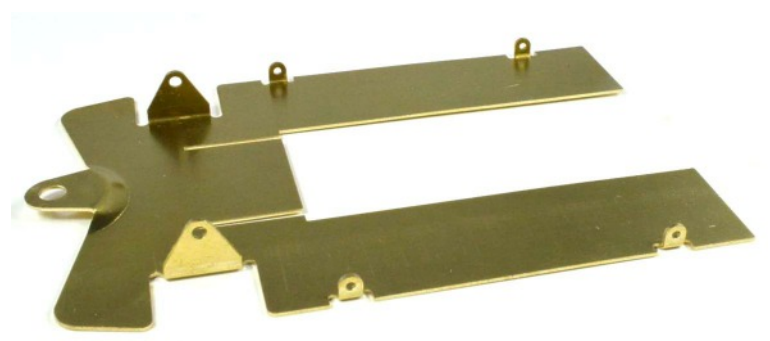

1/24th Scale Retro Chassis & Parts

from JK Products

JKD3F101 F1/INDY CHASSIS KIT \$33.95

JKD3F111 F1/INDY KIT less motor bracket \$29.95

JKD3F122
INDY/F1 MOTOR
BRACKET \$29.70 (6pc)

JKD321 CAN AM
MOTOR BRACKET
\$29.70 (6pc)

JKD322 CAN AM
MOTOR BRACKET
OFFSET \$29.70 (6pc)

JDMB JAILDOOR
MOTOR BRACKET
\$29.70 (6pc)

JKD3X25R CAN-AM / SPORTS KIT \$36.95

JKD311 ORIGINAL CAN-AM FRONT PIECE &
PANS \$17.95

JKD3X25R1
BUILT CAN-AM
CHASSIS
\$79.95