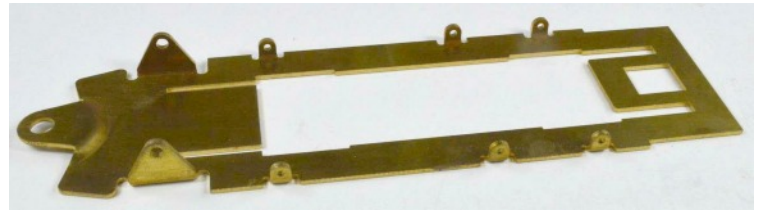

1/24th Scale Retro Chassis & Parts

from JK Products

JKD3F101 F1/INDY CHASSIS KIT \$33.95

JKD3F111 F1/INDY KIT less motor bracket \$29.95

JKD3F122
INDY/F1 MOTOR
BRACKET \$29.70 (6pc)

JKD321 CAN AM
MOTOR BRACKET
\$29.70 (6pc)

JKD322 CAN AM
MOTOR BRACKET
OFFSET \$29.70 (6pc)

JDMB JAILDOOR
MOTOR BRACKET
\$29.70 (6pc)

JKD3X25R CAN-AM / SPORTS KIT \$36.95

JKD311 ORIGINAL CAN-AM FRONT PIECE &
PANS \$17.95

JKD3X25R1
BUILT CAN-AM
CHASSIS
\$79.95