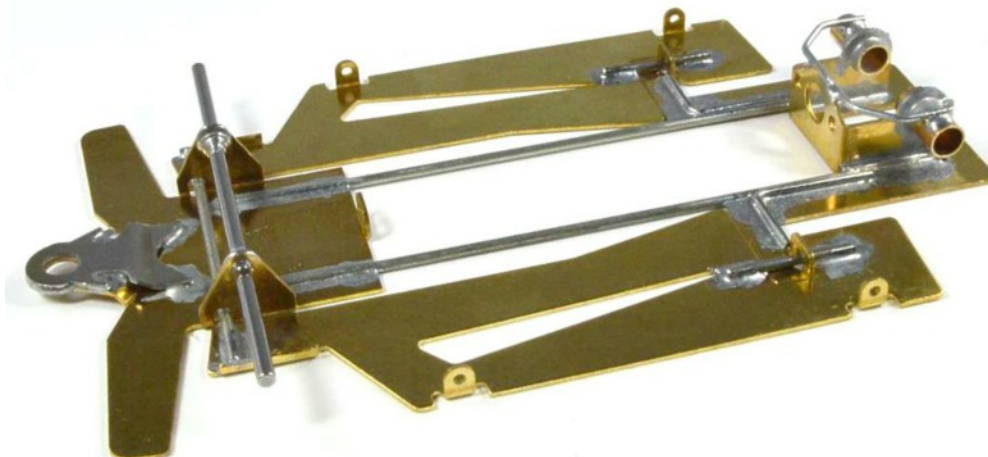

1/24th Scale Retro Chassis & Parts

from JK Products

JKD3F101 F1/INDY CHASSIS KIT \$33.95

JKD3F111 F1/INDY KIT less motor bracket \$29.95

JKD3F122
INDY/F1 MOTOR
BRACKET \$29.70 (6pc)

JKD321 CAN AM
MOTOR BRACKET
\$29.70 (6pc)

JKD322 CAN AM
MOTOR BRACKET
OFFSET \$29.70 (6pc)

JDMB JAILDOOR
MOTOR BRACKET
\$29.70 (6pc)

JKD3X25R CAN-AM / SPORTS KIT \$36.95

JKD311 ORIGINAL CAN-AM FRONT PIECE &
PANS \$17.95

JKD3X25R1
BUILT CAN-AM
CHASSIS
\$79.95