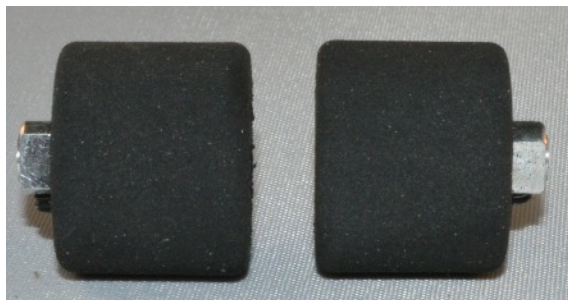

JK Products Announce

NEW PRODUCTS for October 2015

Modified Car Parts

JK2600
Modified Chassis in 1.2mm
brass \$24.95

JK8752PF
Hard sponge fronts
Suitable for above chassis
\$10.95

JK62361B
Clear 10thou
Modified body \$6.50

Body Clips for JK2600 chassis
JK9009 \$0.75 per pair

www.jkproducts.com