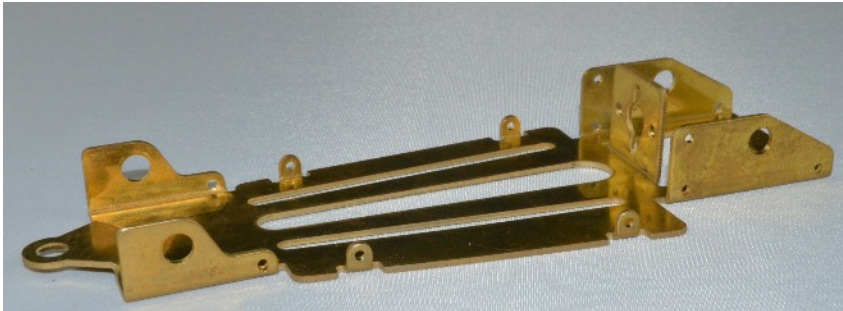

JK Products Announce

NEW PRODUCTS for October 2015

Modified Car Parts

JK2600
Modified Chassis in 1.2mm
brass \$24.95

JK8752PF
Hard sponge fronts
Suitable for above chassis
\$10.95

JK62361B
Clear 10thou
Modified body \$6.50

Body Clips for JK2600 chassis
JK9009 \$0.75 per pair

www.jkproducts.com