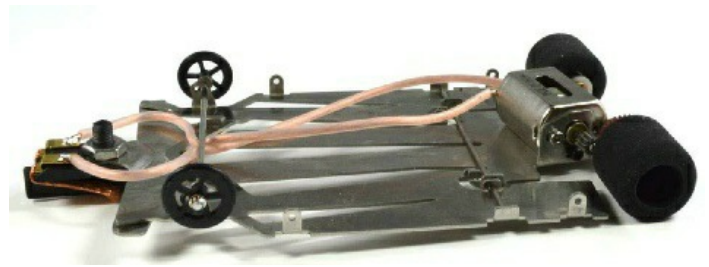

## Presents

JK204175W or JK204176W - Your Choice!

### A Range of Great Cars for New racers!

Featuring the JK 4" Cheetah 21 chassis, 64 Pitch Gears, 3/32 Axle & natural sponge tires with 2 motor choices;- JK Hawk Retro Motor, or, for a slightly more sedate drive, the Hawk 25 Motor. All RTR Cars come with super tough 20 thou. vacuum formed, screen printed, lexan bodies in a great range of colours.

Part Numbers and info;-

JK204175W - Complete roller less body with Hawk 25 Motor

\$69.95

JK204175 - Ready to run car with mounted body & Hawk 25

\$75.95

JK204176W - Complete roller less body with Hawk Retro motor

\$69.95

JK204176 - Ready to run car with mounted body & Hawk Retro

motor \$75.95.95

Body colors are random and subject to availability.

[www.jkproducts.com](http://www.jkproducts.com)

*Screen printed bodies  
Were the finish STAYS ON!*