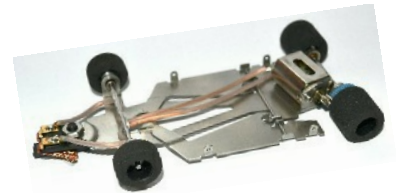

Open Wheel Cars

JK251171

JK251271

JK251371

JK208171W

Open wheel CH 21, Hawk 7 motor, 3/32 axle, 64p gears, and natural rubber tires

JK251171	Cheetah 21 Indy Chassis	\$24.95
JK251271	Cheetah 21 Indy Pan	\$13.95
JK251371	Cheetah 21 Indy Center Section	\$14.95
JK208171P	With basic painted body	\$77.95
JK208171W	Without body	\$72.95
JK2081711	Ferrari F1 with decal #2151ST	\$97.95
JK2081712	Mc Laren F1 with decal #2152ST	\$97.95
JK2081713	Williams F1 with decal #6108ST	\$97.95
JK2081714	Jaguar F1 with decal #6107ST	\$97.95
JK2081715	Lola Champ Car with decal #6115ST	\$97.95
JK2081716	Renault F1 with decal #JK611926ST	\$97.95
JK2081717	Mercedes F1 with decal #JK611927ST	\$97.95
JK2081718	Infiniti F1 with decal #JK611928ST	\$97.95
JK2081719	Camel F1 with decal #JK611929ST	\$97.95
JK208171CH1	Champ Car #1 with decal #CH1ST	\$97.95
JK208171CH3	Champ Car #3 with decal #CH3ST	\$97.95
JK208171CH8	Champ Car #8 with decal #CH8ST	\$97.95
JK208171CH9	Champ Car #9 with decal #CH9ST	\$97.95
JK208171I3	IRL Car #3 with decal # I3ST	\$97.95
JK208171I39	IRL Car #39 with decal# I39ST	\$97.95
JK208171JPS	JPS F1 with decal # JPSST	\$97.95
JK208271	Modified	\$77.95

JK2081711

JK2081712

JK2081713

JK2081714

JK2081715

JK2081716

JK2081717

JK2081718